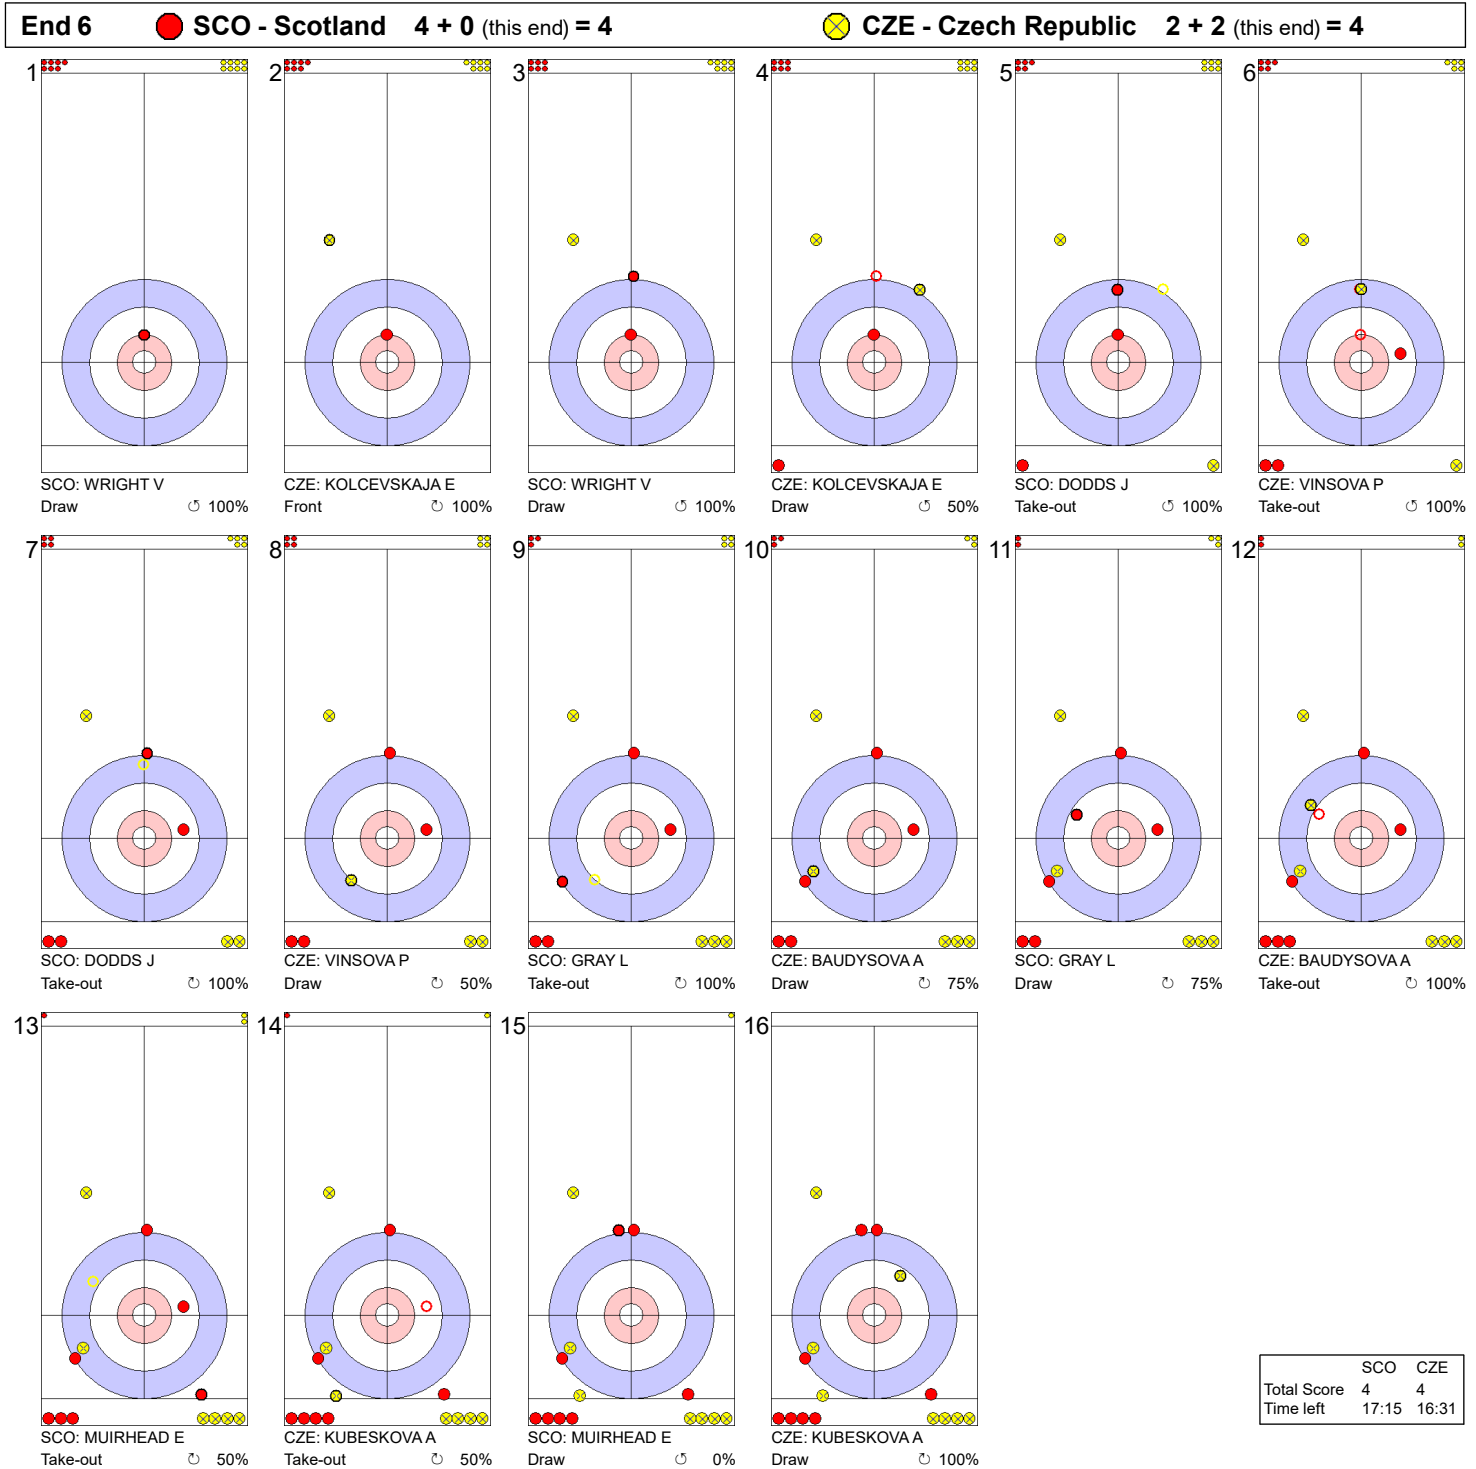

Game - Shot by Shot

Legend:
 ↻ Clockwise ↺ Counter-clockwise - Not considered

Game - Shot by Shot

Legend:
 ↻ Clockwise ↺ Counter-clockwise - Not considered

Game - Shot by Shot

Legend:
 Clockwise Counter-clockwise - Not considered

Game - Shot by Shot

Legend:
 Clockwise Counter-clockwise - Not considered