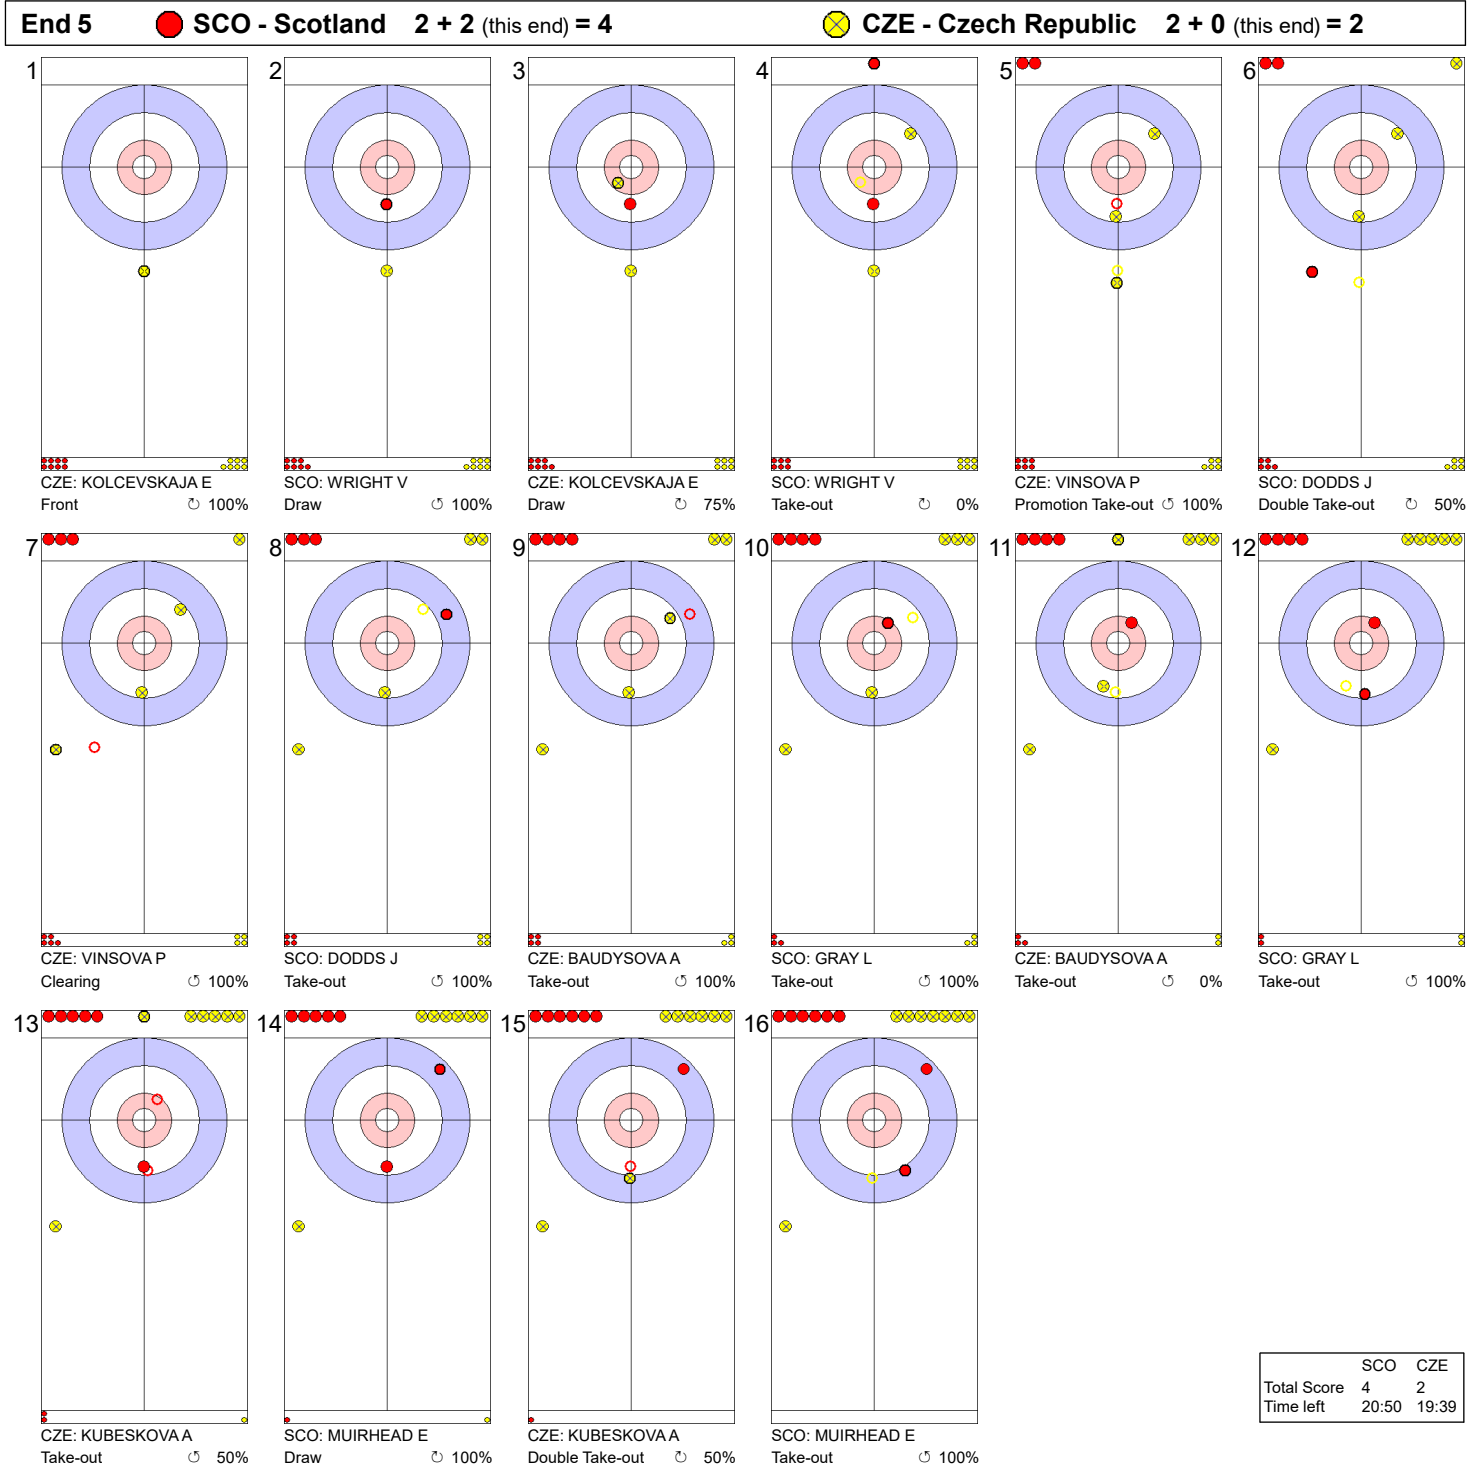

Game - Shot by Shot

Legend:
 ↻ Clockwise ↺ Counter-clockwise - Not considered

Game - Shot by Shot

Legend:
 ↻ Clockwise ↺ Counter-clockwise - Not considered

Game - Shot by Shot

Legend:
 Clockwise Counter-clockwise - Not considered

Game - Shot by Shot

Legend:
 Clockwise Counter-clockwise - Not considered