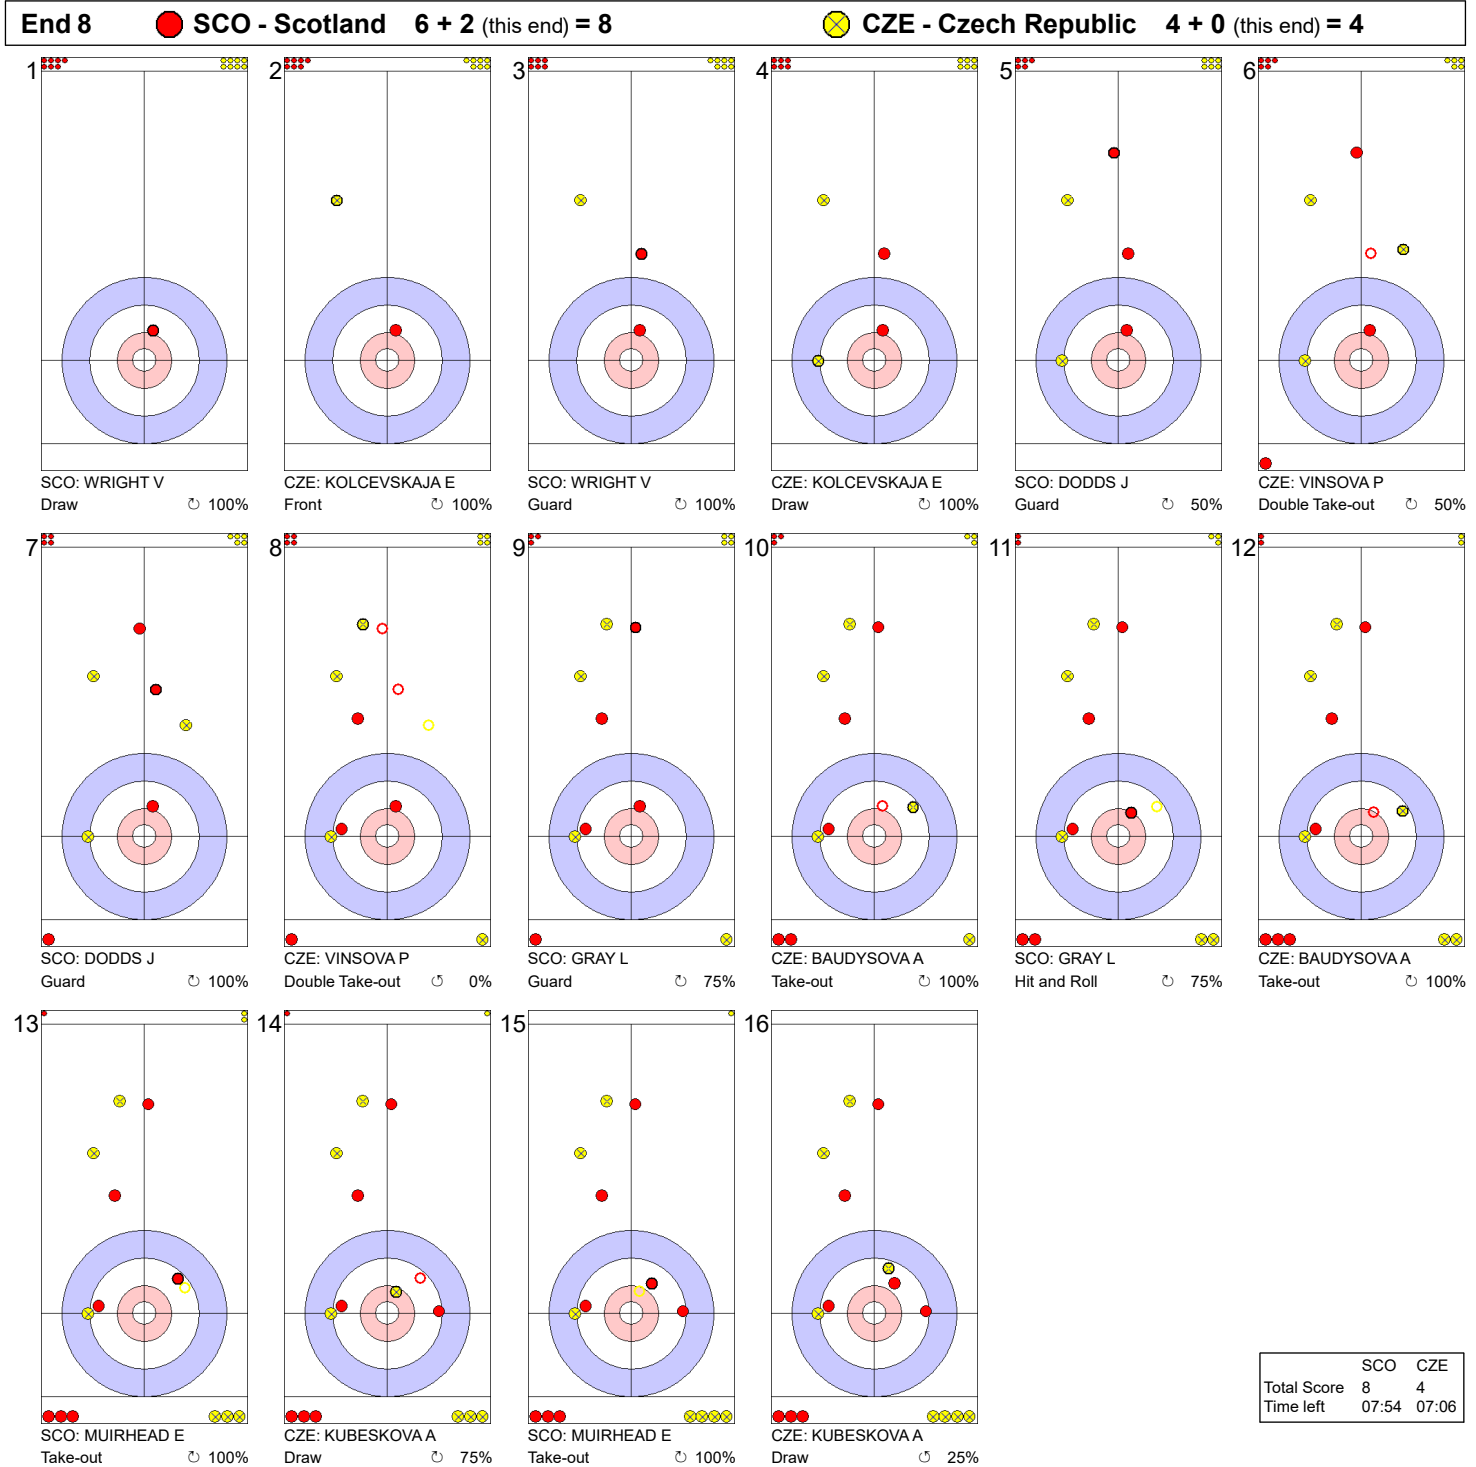

Game - Shot by Shot

Legend:
 ↻ Clockwise ↺ Counter-clockwise - Not considered

Game - Shot by Shot

Legend:
 ↻ Clockwise ↺ Counter-clockwise - Not considered

Game - Shot by Shot

Legend:
 Clockwise Counter-clockwise - Not considered

Game - Shot by Shot

Legend:
 Clockwise Counter-clockwise - Not considered